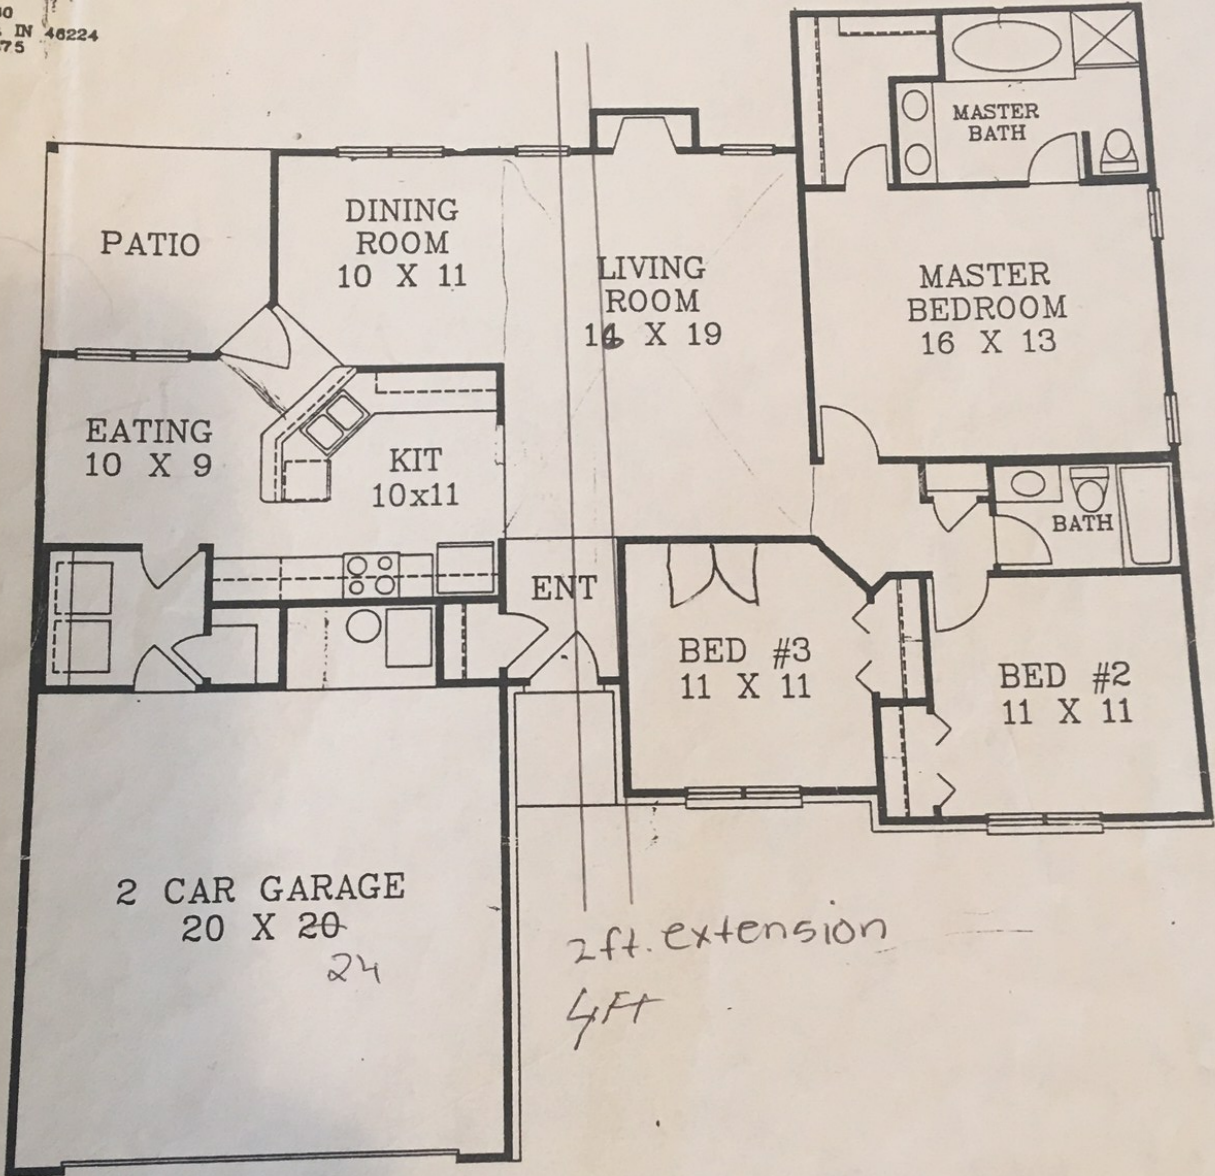

P.O. BOX 24650
INDIANAPOLIS, IN 46224
(317) 894-8675

THE EVERGREEN
GREENLAND HOMES

1504 SQ. FT.
+50 extension
1554

1516